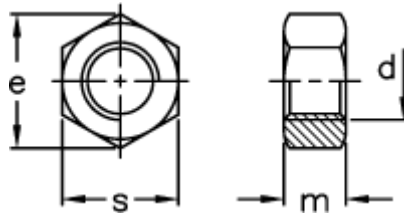

Article number: 2310321025
Description: E+G Stainless nut
NT-SST-M12

Measures

d = M12
e = 21.10
m = 10.0
s = 19